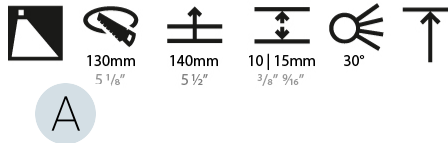

OPTICAL

Reflector: 20 / 25 / 40
Adjustability: Fixed

RATINGS AND CERTIFICATIONS

Certified By: Certified for North American Standards
IP rating: IP20

126mm 4 15/16"

Ø 125mm 4 15/16"

Ø 139mm 5 1/2"

BIONIQ ROUND WALLWASH RECESSED